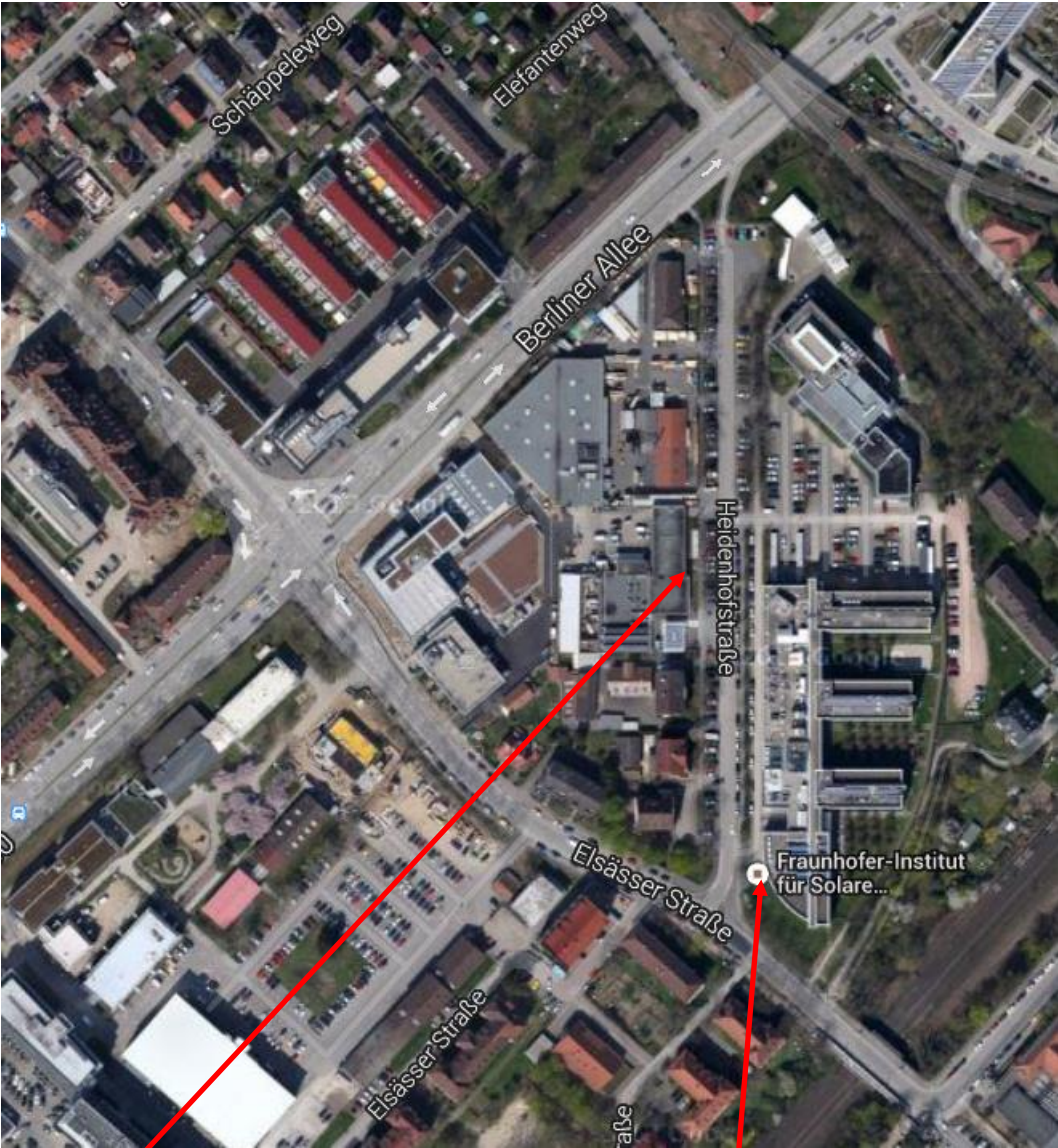

Connection from City Centre (Main Train Station) via Tram line Nr. 4 in direction „Neue Messe“

Fraunhofer ISE

Entrance for Meeting Room I201

Main Entrance
Please register here at March 7th, 8:30 am